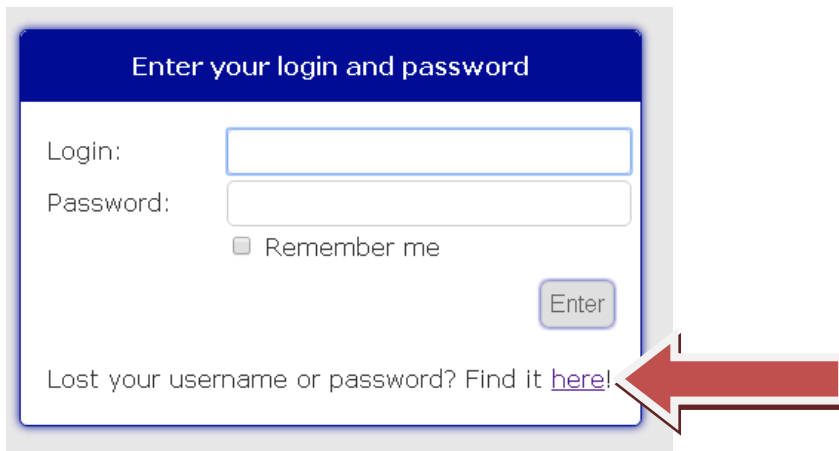

Attention Members! To access the HEA website you will need to log in to the HEA website. To obtain your credentials please read the following.

**USERNAME**

Your username will be your school email. Example: J.doe@hackensackschools.org

**PASSWORD**

To access your password, click the **log in** link at the top of the HEA website.

Now, click the lost your username and password link.

Enter your email address and click "submit". You will receive an email with your password. **This email will appear in your spam folder due to restrictions on the school email system**